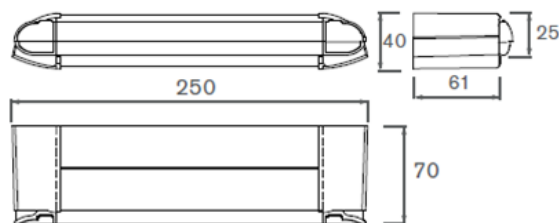

2500EA Acoustic

External

Internal

Specification Data sheet

2500EA Acoustic slot size

Height: 13mm

Length

192mm

In open position

DB2500EA AC1

DB2500EA AC2

Product Code	Description	Equivalent Area mm ²	Dn,e,w Average Weight Performance	Octave Band Centre (1/1 Oct) Frequency (Hz)					Dn,e,w Ctr A- Weighted Level
				125	250	500	1000	2000	
DB-2500EA AC1	Vent 2500EA + 1 Acoustic Set	2749	42	40.7	38.8	35.8	42.3	43.9	40
DB-2500EA AC2	Vent 2500EA + 2 Acoustic Set	2736	45	41.7	39.6	37.2	45.3	52.6	42

Acoustic performance

Product code	Description	Controls	Dn,e,w	Dn,e,w (C)	Dn,e,w (Ctr)	Equivalent area mm ²
DB2500EA.AC1	Vent + 1 Acoustic External Module	Front	42dB(A)	41dB	40dB	2748
DB2500EA.AC2	Vent + 2 Acoustic Modules	Front	45dB(A)	43dB	42dB	2735