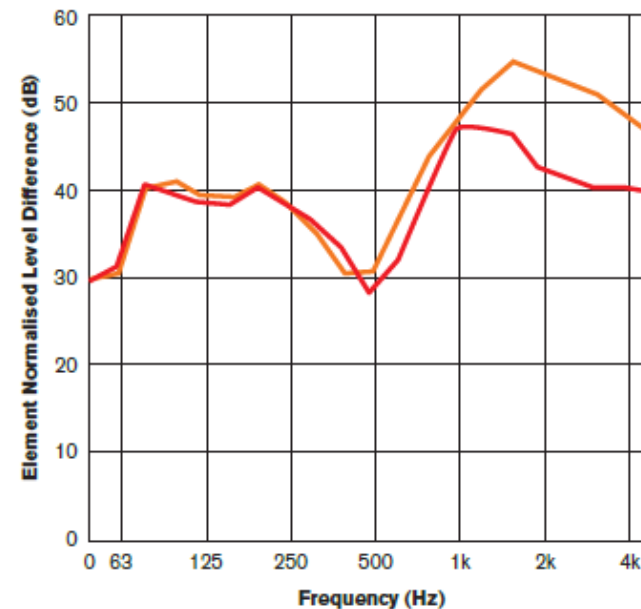

2500EA Acoustic

External

Internal

Specification Data sheet

2500EA Acoustic slot size

Height: 13mm

Length

192mm

In open position

DB2500EA AC1

DB2500EA AC2

Product Code	Description	Equivalent Area mm ²	Dn,e,w Average Weight Performance	Octave Band Centre (1/1 Oct) Frequency (Hz)					Dn,e,w Ctr A- Weighted Level
				125	250	500	1000	2000	
DB-2500EA AC1	Vent 2500EA + 1 Acoustic Set	2749	42	40.7	38.8	35.8	42.3	43.9	40
DB-2500EA AC2	Vent 2500EA + 2 Acoustic Set	2736	45	41.7	39.6	37.2	45.3	52.6	42

Acoustic performance

Product code	Description	Controls	Dn,e,w	Dn,e,w (C)	Dn,e,w (Ctr)	Equivalent area mm ²
DB2500EA.AC1	Vent + 1 Acoustic External Module	Front	42dB(A)	41dB	40dB	2748
DB2500EA.AC2	Vent + 2 Acoustic Modules	Front	45dB(A)	43dB	42dB	2735