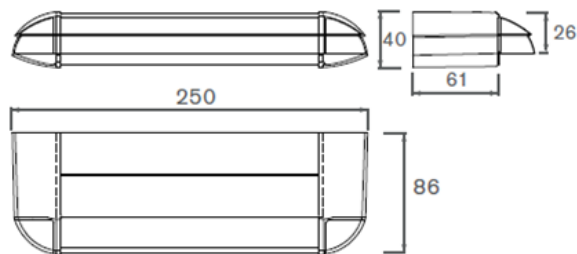

2500EA Acoustic

External

Internal

Specification Data sheet

2500EA Acoustic slot size

Height: 13mm

Length

192mm

In open position

DB2500EA AC1

DB2500EA AC2

Product Code	Description	Equivalent Area mm ²	Dn,e,w Average Weight Performance	Octave Band Centre (1/1 Oct) Frequency (Hz)					Dn,e,w Ctr A- Weighted Level
				125	250	500	1000	2000	
DB-2500EA AC1	Vent 2500EA + 1 Acoustic Set	2749	42	40.7	38.8	35.8	42.3	43.9	40
DB-2500EA AC2	Vent 2500EA + 2 Acoustic Set	2736	45	41.7	39.6	37.2	45.3	52.6	42

Acoustic performance

Product code	Description	Controls	Dn,e,w	Dn,e,w (C)	Dn,e,w (Ctr)	Equivalent area mm ²
DB2500EA.AC1	Vent + 1 Acoustic External Module	Front	42dB(A)	41dB	40dB	2748
DB2500EA.AC2	Vent + 2 Acoustic Modules	Front	45dB(A)	43dB	42dB	2735