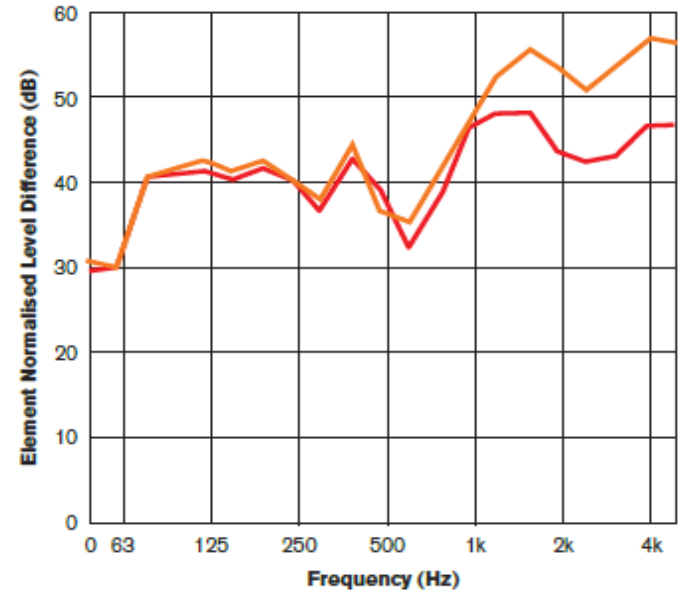

External

Internal

Specification Data sheet

5000EA Acoustic slot size

Height: 13mm

Length	Central gap	Length
172mm	10mm	172mm

In open position

DB5000EA AC1

DB5000EA AC2

Product Code	Description	Equivalent Area mm ²	D _{n,e,w} Average Weight Performance	Octane Band Centre (1/1 Oct) Frequency (Hz)					D _{n,e,w} Ctr A-Weighted Level
				125	250	500	1000	2000	
DB-5000EA AC1	Vent 5000EA + 1 Acoustic Set	5713	39	38.9	38.4	30.6	43.7	43.0	37
DB-5000EA AC2	Vent 5000EA + 2 Acoustic Set	5596	42	39.9	37.9	31.8	46.7	53.3	38

Acoustic performance

Product code	Description	Controls	D _{n,e,w}	D _{n,e,w} (C)	D _{n,e,w} (Ctr)	Equivalent area mm ²
DB5000EA.AC1	Vent + 1 Acoustic External Module	Front	39dB(A)	38dB	37dB	5713
DB5000EA.AC2	Vent + 2 Acoustic Modules	Front	42dB(A)	40dB	38dB	5596