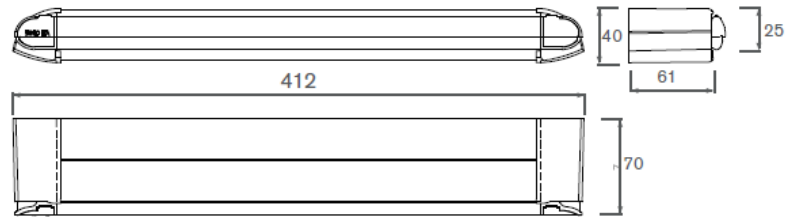

External

Internal

Specification Data sheet

5000EA Acoustic slot size

Height: 13mm

Length	Central gap	Length
172mm	10mm	172mm

In open position

DB5000EA AC1

DB5000EA AC2

Product Code	Description	Equivalent Area mm ²	D _{n,e,w} Average Weight Performance	Octane Band Centre (1/1 Oct) Frequency (Hz)					D _{n,e,w} Ctr A-Weighted Level
				125	250	500	1000	2000	
DB-5000EA AC1	Vent 5000EA + 1 Acoustic Set	5713	39	38.9	38.4	30.6	43.7	43.0	37
DB-5000EA AC2	Vent 5000EA + 2 Acoustic Set	5596	42	39.9	37.9	31.8	46.7	53.3	38

Acoustic performance

Product code	Description	Controls	D _{n,e,w}	D _{n,e,w} (C)	D _{n,e,w} (Ctr)	Equivalent area mm ²
DB5000EA.AC1	Vent + 1 Acoustic External Module	Front	39dB(A)	38dB	37dB	5713
DB5000EA.AC2	Vent + 2 Acoustic Modules	Front	42dB(A)	40dB	38dB	5596